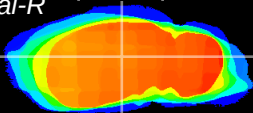

Coronal

Sagittal-R

Sagittal-L

ViBrism: CX10006
Horizontal

LG