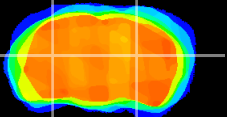

Coronal

Sagittal-R

Sagittal-L

ViBrism: CX10006
Horizontal

LG