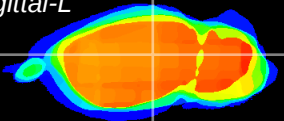

Coronal

Sagittal-R

Sagittal-L

ViBrism: CX10006
Horizontal

LG