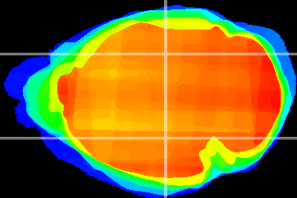

Coronal

Sagittal-R

Sagittal-L

ViBrism: CX10006
Horizontal

LG