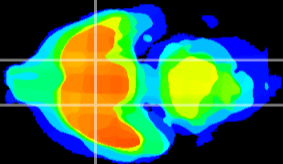

*Coronal*

*Sagittal-R*

*Sagittal-L*

ViBriSM: CX10006  
*Horizontal*

S0