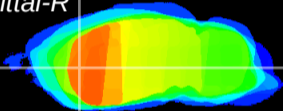

Coronal

Sagittal-R

Sagittal-L

ViBrism: CX10008
Horizontal

CPU lateral