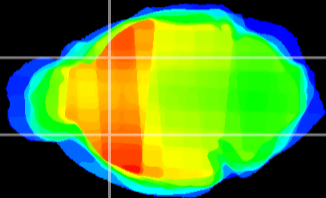

Coronal

Sagittal-R

Sagittal-L

ViBrism: CX10008
Horizontal

CPU lateral