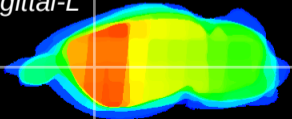

Coronal

Sagittal-R

Sagittal-L

ViBrism: CX10008
Horizontal

CPU lateral