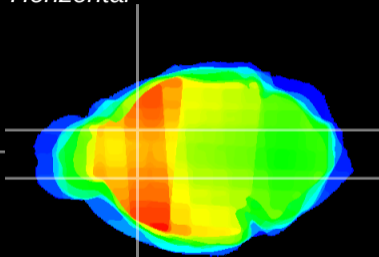

*Coronal*

*Sagittal-R*

*Sagittal-L*

ViBrisM: CX10008  
*Horizontal*

CPU medial