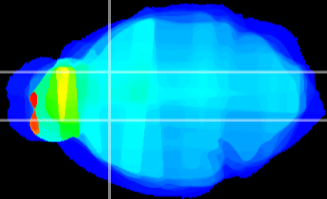

Coronal

Sagittal-R

Sagittal-L

ViBriSM: CX10010
Horizontal

CPu medial