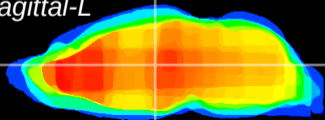

Coronal

Sagittal-R

Sagittal-L

ViBrism: CX10012
Horizontal

MD