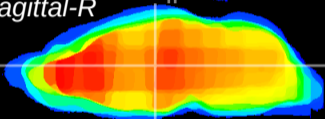

Coronal

Sagittal-R

Sagittal-L

ViBrism: CX10012
Horizontal

MD