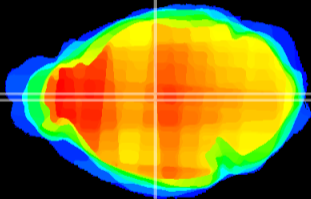

Coronal

Sagittal-R

Sagittal-L

ViBrism: CX10012
Horizontal

MD