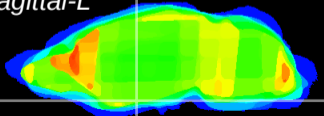

Coronal

Sagittal-R

Sagittal-L

ViBrism: CX10017
Horizontal

S0