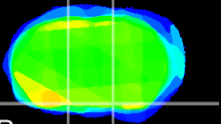

Coronal

Sagittal-R

Sagittal-L

ViBrism: CX10017
Horizontal

S0