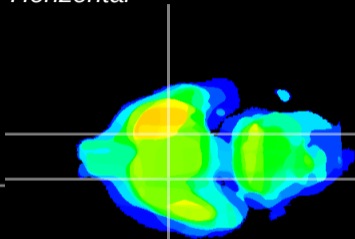

Coronal

Sagittal-R

Sagittal-L

ViBrism: CX10017
Horizontal

S0