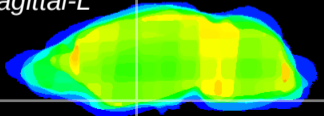

Coronal

Sagittal-R

Sagittal-L

ViBrism: CX10022
Horizontal

S0