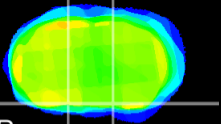

Coronal

Sagittal-R

Sagittal-L

ViBrism: CX10022
Horizontal

S0