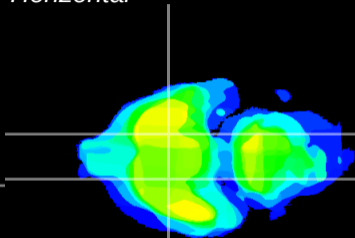

Coronal

Sagittal-R

Sagittal-L

ViBrism: CX10022
Horizontal

S0