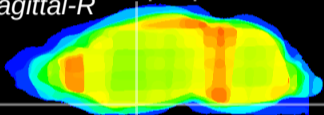

Coronal

Sagittal-R

Sagittal-L

ViBrism: CX10022
Horizontal

S0