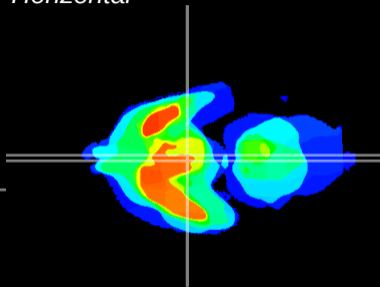

Coronal

Sagittal-R

Sagittal-L

ViBrism: CX10023
Horizontal

Arc