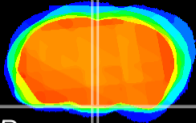

Coronal

Sagittal-R

Sagittal-L

ViBrism: CX10023
Horizontal

Arc