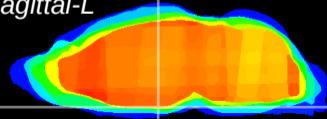

Coronal

Sagittal-R

Sagittal-L

ViBrism: CX10023
Horizontal

Arc