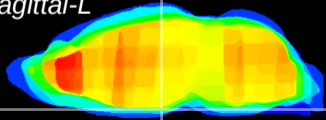

Coronal

Sagittal-R

Sagittal-L

ViBrism: CX10024
Horizontal

ME