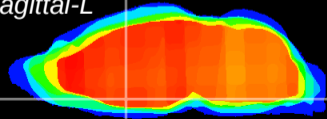

Coronal

Sagittal-R

Sagittal-L

ViBriSM: CX10025
Horizontal

MPA