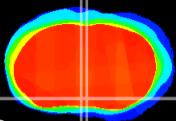

Coronal

Sagittal-R

Sagittal-L

ViBriSM: CX10025
Horizontal

MPA