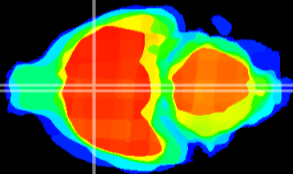

Coronal

Sagittal-R

Sagittal-L

ViBriSM: CX10025
Horizontal

MPA