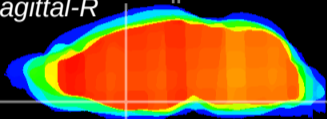

Coronal

Sagittal-R

Sagittal-L

ViBriSM: CX10025
Horizontal

MPA