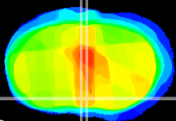

Coronal

Sagittal-R

Sagittal-L

ViBrism: CX10029
Horizontal

MPA