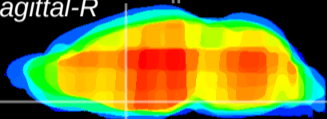

Coronal

Sagittal-R

Sagittal-L

ViBrism: CX10029
Horizontal

MPA