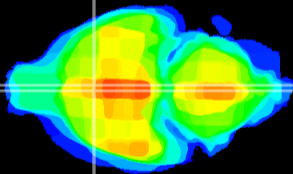

Coronal

Sagittal-R

Sagittal-L

ViBrism: CX10029
Horizontal

MPA