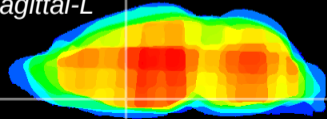

Coronal

Sagittal-R

Sagittal-L

ViBrism: CX10029
Horizontal

MPA