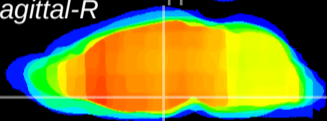

Coronal

Sagittal-R

Sagittal-L

ViBrism: CX10035
Horizontal

DM