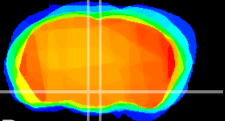

Coronal

Sagittal-R

Sagittal-L

ViBrism: CX10035
Horizontal

DM