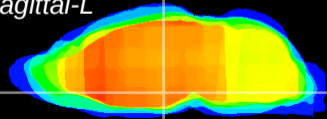

Coronal

Sagittal-R

Sagittal-L

ViBrism: CX10035
Horizontal

DM