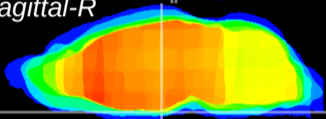

Coronal

Sagittal-R

Sagittal-L

ViBrism: CX10035
Horizontal

ME