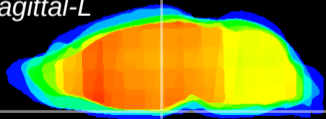

Coronal

Sagittal-R

Sagittal-L

ViBrism: CX10035
Horizontal

ME