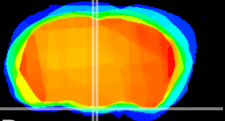

Coronal

Sagittal-R

Sagittal-L

ViBrism: CX10035
Horizontal

ME