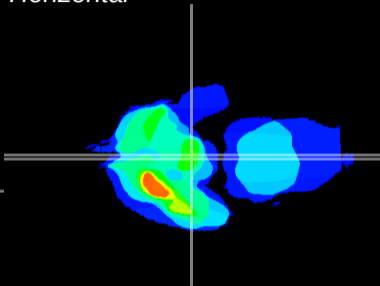

Coronal

Sagittal-R

Sagittal-L

ViBrism: CX10035
Horizontal

ME