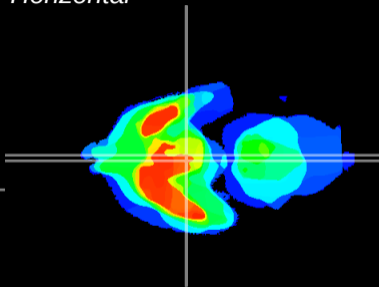

Coronal

Sagittal-R

Sagittal-L

ViBrism: CX10041
Horizontal

Arc