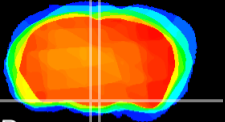

Coronal

Sagittal-R

Sagittal-L

ViBrism: CX10041
Horizontal

VMH