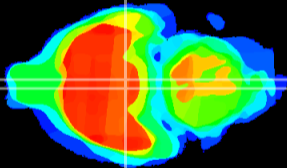

Coronal

Sagittal-R

Sagittal-L

ViBrism: CX10041
Horizontal

VMH