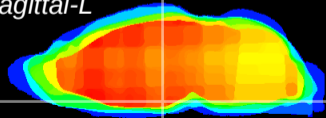

Coronal

Sagittal-R

Sagittal-L

ViBrism: CX10041
Horizontal

VMH