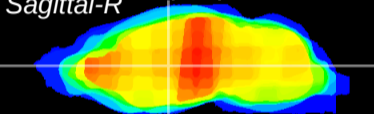

Coronal

Sagittal-R

Sagittal-L

ViBrism: CX10042
Horizontal

VA/VL