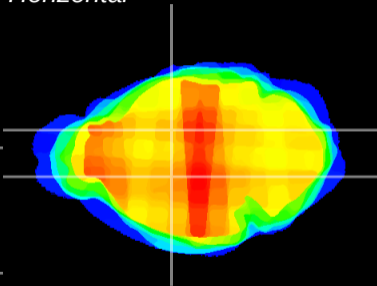

Coronal

Sagittal-R

Sagittal-L

ViBrism: CX10042
Horizontal

VA/VL