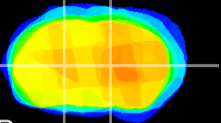

Coronal

Sagittal-R

Sagittal-L

ViBrism: CX10042
Horizontal

VA/VL