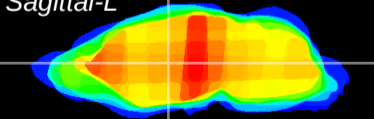

Coronal

Sagittal-R

Sagittal-L

ViBrism: CX10042
Horizontal

VA/VL