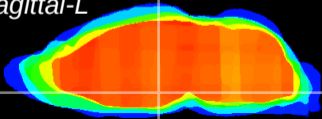

Coronal

Sagittal-R

Sagittal-L

ViBrism: CX10045
Horizontal

DM