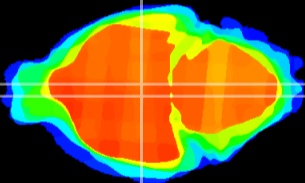

Coronal

Sagittal-R

Sagittal-L

ViBrism: CX10045
Horizontal

DM