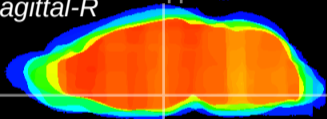

Coronal

Sagittal-R

Sagittal-L

ViBrism: CX10045
Horizontal

DM