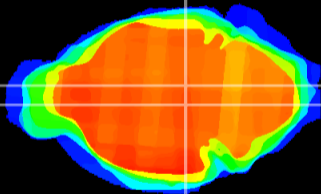

Coronal

Sagittal-R

Sagittal-L

ViBrism: CX10045
Horizontal

VTA