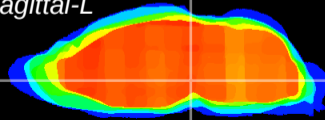

Coronal

Sagittal-R

Sagittal-L

ViBrism: CX10045
Horizontal

VTA