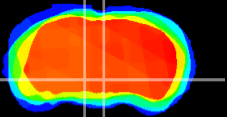

Coronal

Sagittal-R

Sagittal-L

ViBrism: CX10045
Horizontal

VTA