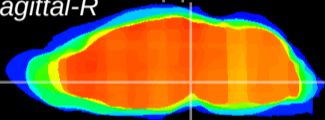

Coronal

Sagittal-R

Sagittal-L

ViBrism: CX10045
Horizontal

VTA