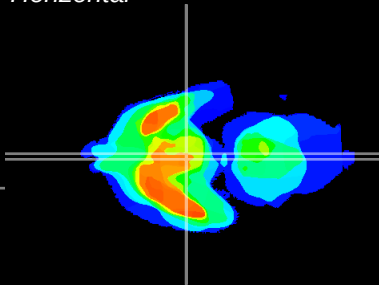

Coronal

Sagittal-R

Sagittal-L

ViBrism: CX10053
Horizontal

Arc