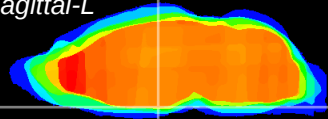

Coronal

Sagittal-R

Sagittal-L

ViBrism: CX10053
Horizontal

Arc