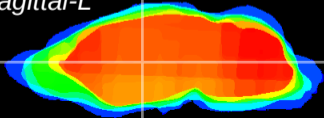

Coronal

Sagittal-R

Sagittal-L

ViBrism: CX10057
Horizontal

VA/VL