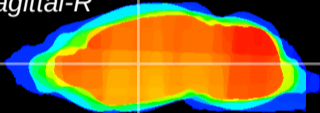

Coronal

Sagittal-R

Sagittal-L

ViBrism: CX10057
Horizontal

VA/VL