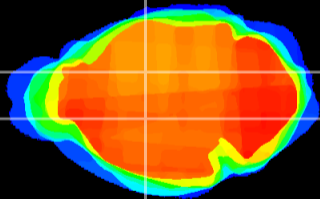

Coronal

Sagittal-R

Sagittal-L

ViBrism: CX10057
Horizontal

VA/VL