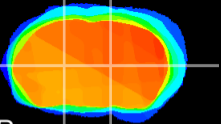

Coronal

Sagittal-R

Sagittal-L

ViBrism: CX10057
Horizontal

VA/VL