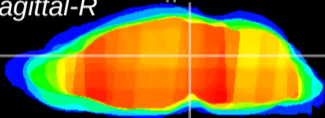

Coronal

Sagittal-R

Sagittal-L

ViBrism: CX10058
Horizontal

PAG