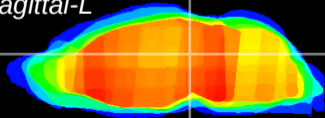

Coronal

Sagittal-R

Sagittal-L

ViBrism: CX10058
Horizontal

PAG