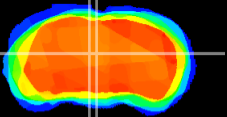

Coronal

Sagittal-R

Sagittal-L

ViBrism: CX10058
Horizontal

PAG