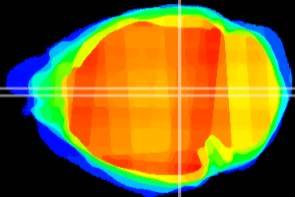

Coronal

Sagittal-R

Sagittal-L

ViBrism: CX10058
Horizontal

PAG