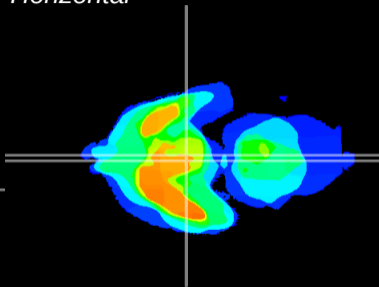

Coronal

Sagittal-R

Sagittal-L

ViBrism: CX10059
Horizontal

Arc