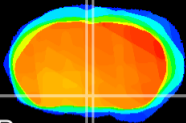

Coronal

Sagittal-R

Sagittal-L

ViBriSm: CX10059
Horizontal

SPa dorsal