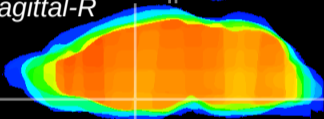

Coronal

Sagittal-R

Sagittal-L

ViBriSm: CX10059
Horizontal

SPa dorsal