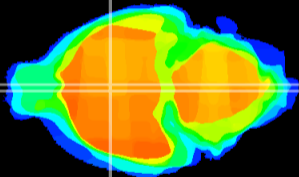

Coronal

Sagittal-R

Sagittal-L

ViBriSm: CX10059
Horizontal

SPa dorsal