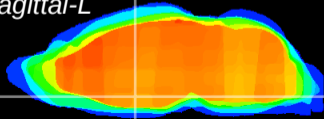

Coronal

Sagittal-R

Sagittal-L

ViBriSm: CX10059
Horizontal

SPa dorsal