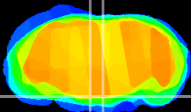

Coronal

Sagittal-R

Sagittal-L

ViBrism: CX10061
Horizontal

Pn