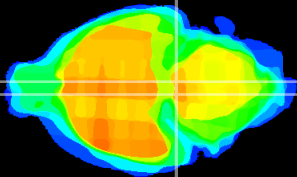

Coronal

Sagittal-R

Sagittal-L

ViBrism: CX10061
Horizontal

Pn