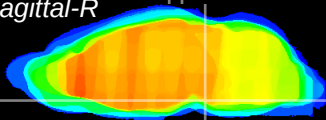

Coronal

Sagittal-R

Sagittal-L

ViBrism: CX10061
Horizontal

Pn