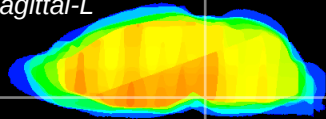

Coronal

Sagittal-R

Sagittal-L

ViBrism: CX10061
Horizontal

Pn