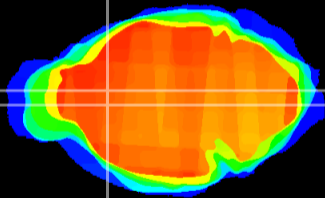

Coronal

Sagittal-R

Sagittal-L

ViBrism: CX10065
Horizontal

LS