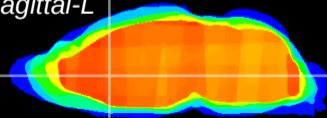

Coronal

Sagittal-R

Sagittal-L

ViBrism: CX10065
Horizontal

LS