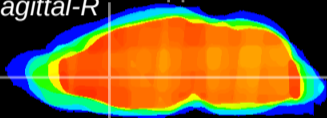

Coronal

Sagittal-R

Sagittal-L

ViBrism: CX10065
Horizontal

LS