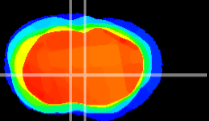

Coronal

Sagittal-R

Sagittal-L

ViBrism: CX10065
Horizontal

LS