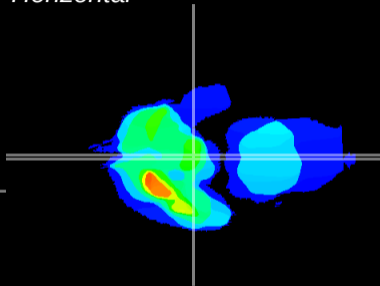

Coronal

Sagittal-R

Sagittal-L

ViBrism: CX10065
Horizontal

ME