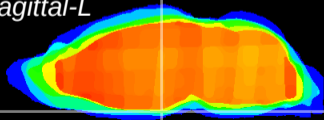

Coronal

Sagittal-R

Sagittal-L

ViBrism: CX10065
Horizontal

ME