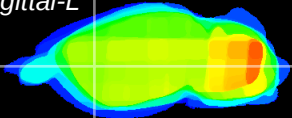

*Coronal*

*Sagittal-R*

*Sagittal-L*

ViBrism: CX10066  
*Horizontal*

CPU lateral