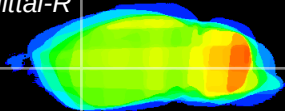

*Coronal*

*Sagittal-R*

*Sagittal-L*

ViBrism: CX10066  
*Horizontal*

CPU lateral