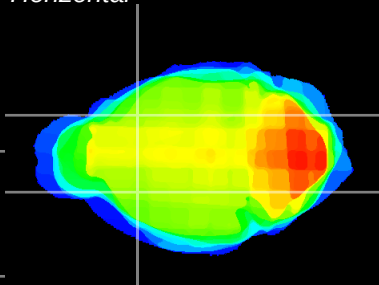

*Coronal*

*Sagittal-R*

*Sagittal-L*

ViBrism: CX10066  
*Horizontal*

CPU lateral