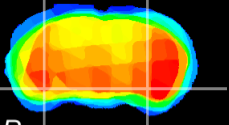

Coronal

Sagittal-R

Sagittal-L

ViBrism: CX10072
Horizontal

ventral S