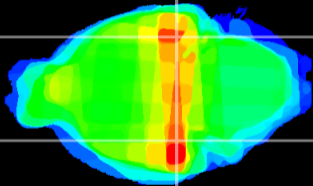

Coronal

Sagittal-R

Sagittal-L

ViBrism: CX10072
Horizontal

ventral S