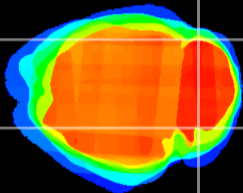

Coronal

Sagittal-R

Sagittal-L

ViBrism: CX10077
Horizontal

Cb lobe