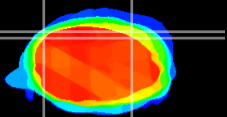

Coronal

Sagittal-R

Sagittal-L

ViBrism: CX10077
Horizontal

Cb lobe