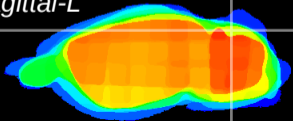

Coronal

Sagittal-R

Sagittal-L

ViBrism: CX10077
Horizontal

Cb lobe