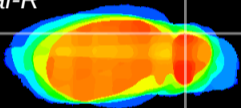

Coronal

Sagittal-R

Sagittal-L

ViBrism: CX10077
Horizontal

Cb lobe