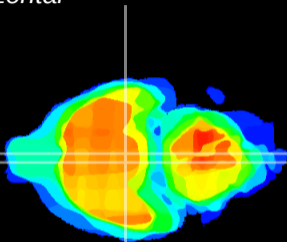

Coronal

Sagittal-R

Sagittal-L

ViBrism: CX10077
Horizontal

VMH