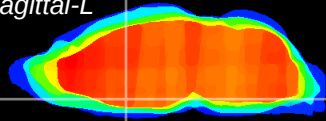

Coronal

Sagittal-R

Sagittal-L

ViBriSM: CX10083
Horizontal

MPA