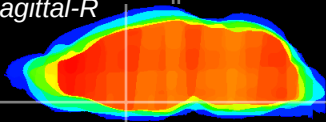

Coronal

Sagittal-R

Sagittal-L

ViBriSM: CX10083
Horizontal

MPA