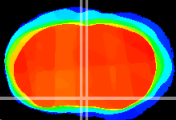

Coronal

Sagittal-R

Sagittal-L

ViBriSM: CX10083
Horizontal

MPA