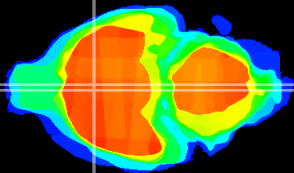

Coronal

Sagittal-R

Sagittal-L

ViBriSM: CX10083
Horizontal

MPA