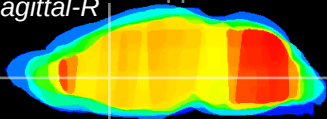

Coronal

Sagittal-R

Sagittal-L

ViBrism: CX10085
Horizontal

LS