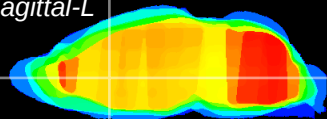

Coronal

Sagittal-R

Sagittal-L

ViBrism: CX10085
Horizontal

LS