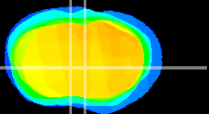

Coronal

Sagittal-R

Sagittal-L

ViBrism: CX10085
Horizontal

LS