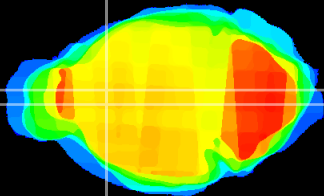

Coronal

Sagittal-R

Sagittal-L

ViBrism: CX10085
Horizontal

LS