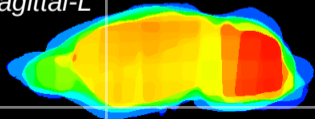

Coronal

Sagittal-R

Sagittal-L

ViBrism: CX10085
Horizontal

Tu