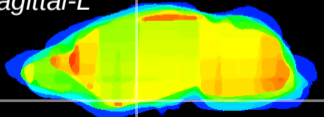

Coronal

Sagittal-R

Sagittal-L

ViBrism: CX10088
Horizontal

S0