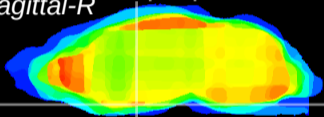

Coronal

Sagittal-R

Sagittal-L

ViBrism: CX10088
Horizontal

S0