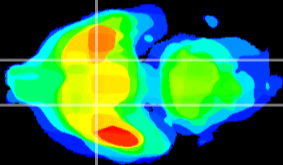

Coronal

Sagittal-R

Sagittal-L

ViBrism: CX10088
Horizontal

S0