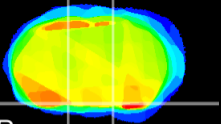

Coronal

Sagittal-R

Sagittal-L

ViBrism: CX10088
Horizontal

S0