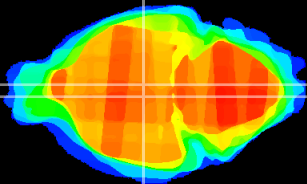

Coronal

Sagittal-R

Sagittal-L

ViBrism: CX10089  
Horizontal

DM