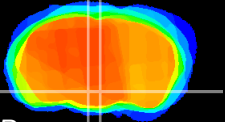

Coronal

Sagittal-R

Sagittal-L

ViBrism: CX10089  
Horizontal

DM