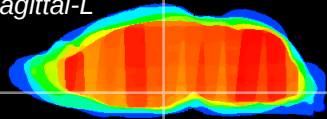

Coronal

Sagittal-R

Sagittal-L

ViBrism: CX10089  
Horizontal

DM