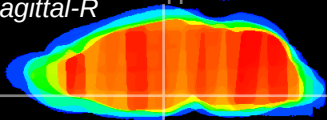

Coronal

Sagittal-R

Sagittal-L

ViBrism: CX10089  
Horizontal

DM