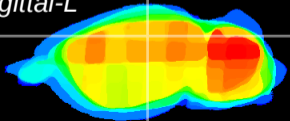

Coronal

Sagittal-R

Sagittal-L

ViBrism: CX10091
Horizontal

CA2/CA3