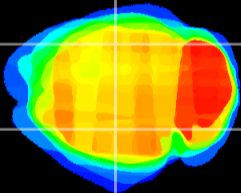

Coronal

Sagittal-R

Sagittal-L

ViBrism: CX10091
Horizontal

CA2/CA3