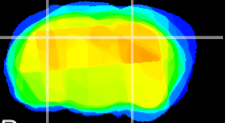

Coronal

Sagittal-R

Sagittal-L

ViBrism: CX10091
Horizontal

CA2/CA3