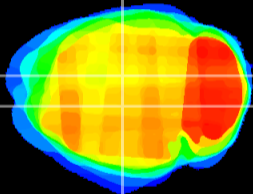

Coronal

Sagittal-R

Sagittal-L

ViBrism: CX10091
Horizontal

DG