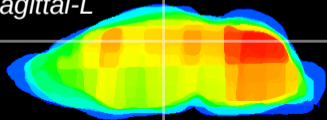

Coronal

Sagittal-R

Sagittal-L

ViBrism: CX10091
Horizontal

DG