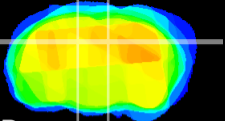

Coronal

Sagittal-R

Sagittal-L

ViBrism: CX10091
Horizontal

DG