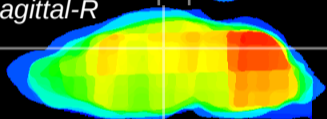

Coronal

Sagittal-R

Sagittal-L

ViBrism: CX10091
Horizontal

DG