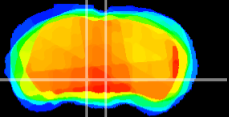

Coronal

Sagittal-R

Sagittal-L

ViBrism: CX10094
Horizontal

VTA