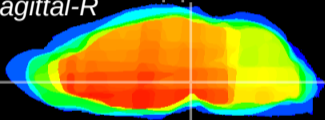

Coronal

Sagittal-R

Sagittal-L

ViBrism: CX10094
Horizontal

VTA