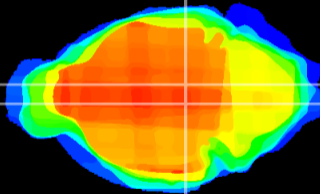

Coronal

Sagittal-R

Sagittal-L

ViBrism: CX10094
Horizontal

VTA