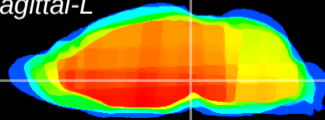

Coronal

Sagittal-R

Sagittal-L

ViBrism: CX10094
Horizontal

VTA