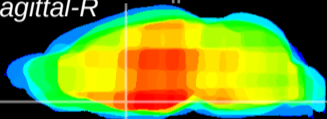

Coronal

Sagittal-R

Sagittal-L

ViBrism: CX10097
Horizontal

MPA