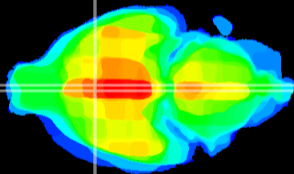

Coronal

Sagittal-R

Sagittal-L

ViBrism: CX10097
Horizontal

MPA