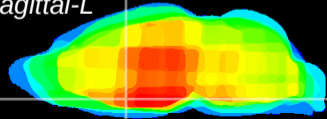

Coronal

Sagittal-R

Sagittal-L

ViBrism: CX10097
Horizontal

MPA