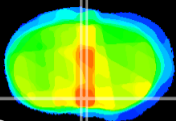

Coronal

Sagittal-R

Sagittal-L

ViBrism: CX10097
Horizontal

MPA