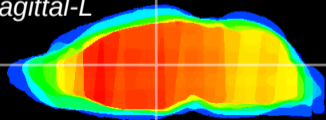

Coronal

Sagittal-R

Sagittal-L

ViBrism: CX10098
Horizontal

MD