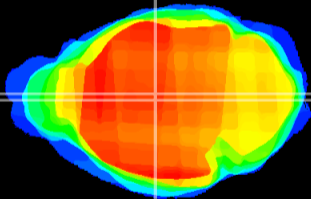

Coronal

Sagittal-R

Sagittal-L

ViBrism: CX10098
Horizontal

MD