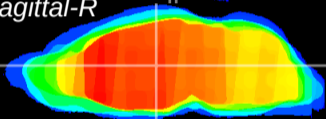

Coronal

Sagittal-R

Sagittal-L

ViBrism: CX10098
Horizontal

MD