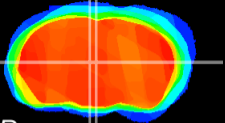

Coronal

Sagittal-R

Sagittal-L

ViBrism: CX10098
Horizontal

MD