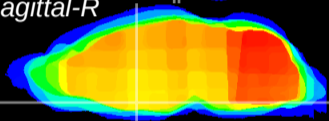

Coronal

Sagittal-R

Sagittal-L

ViBrism: CX10099  
Horizontal

SPa ventral