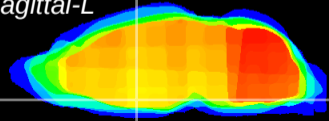

Coronal

Sagittal-R

Sagittal-L

ViBrism: CX10099  
Horizontal

SPa ventral