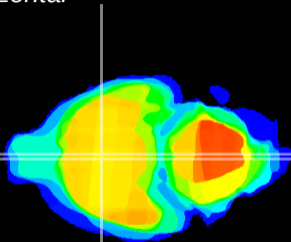

Coronal

Sagittal-R

Sagittal-L

ViBrism: CX10099  
Horizontal

SPa ventral