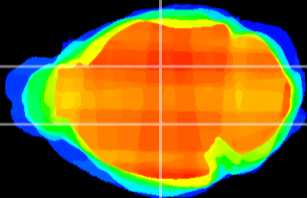

Coronal

Sagittal-R

Sagittal-L

ViBrism: CX10112
Horizontal

VPM/VPL