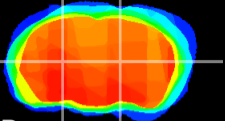

Coronal

Sagittal-R

Sagittal-L

ViBrism: CX10112
Horizontal

VPM/VPL