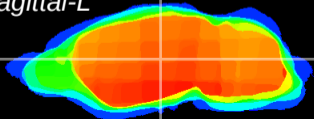

Coronal

Sagittal-R

Sagittal-L

ViBrism: CX10112
Horizontal

VPM/VPL