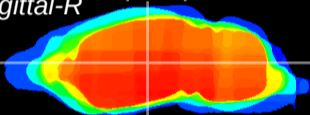

Coronal

Sagittal-R

Sagittal-L

ViBrism: CX10112
Horizontal

VPM/VPL