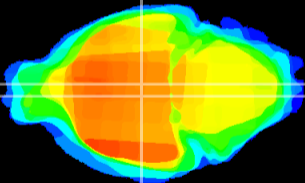

Coronal

Sagittal-R

Sagittal-L

ViBrism: CX10114
Horizontal

DM