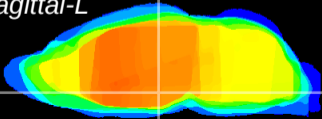

Coronal

Sagittal-R

Sagittal-L

ViBrism: CX10114
Horizontal

DM