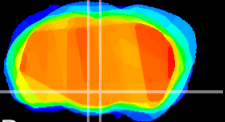

Coronal

Sagittal-R

Sagittal-L

ViBrism: CX10114
Horizontal

DM