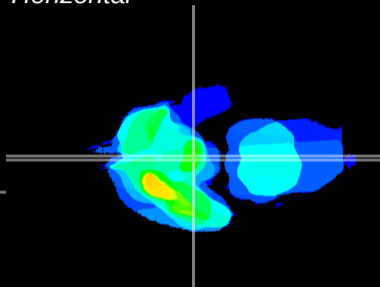

Coronal

Sagittal-R

Sagittal-L

ViBrism: CX10114
Horizontal

ME