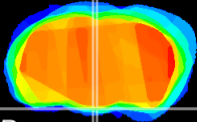

Coronal

Sagittal-R

Sagittal-L

ViBrism: CX10114
Horizontal

ME