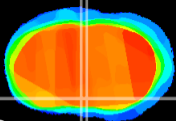

Coronal

Sagittal-R

Sagittal-L

ViBriSM: CX10114
Horizontal

MPA