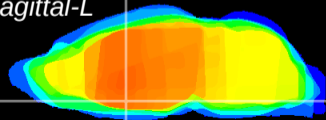

Coronal

Sagittal-R

Sagittal-L

ViBriSM: CX10114
Horizontal

MPA