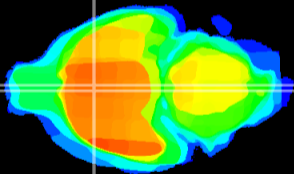

Coronal

Sagittal-R

Sagittal-L

ViBriSM: CX10114
Horizontal

MPA