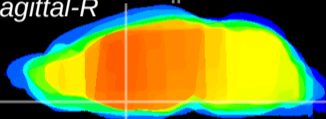

Coronal

Sagittal-R

Sagittal-L

ViBriSM: CX10114
Horizontal

MPA