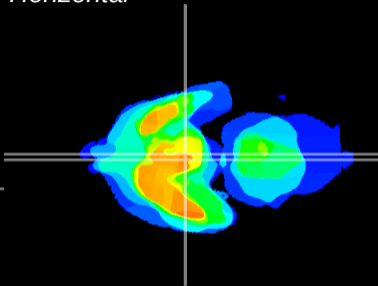

Coronal

Sagittal-R

Sagittal-L

ViBrism: CX10120
Horizontal

Arc