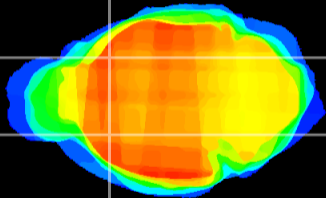

Coronal

Sagittal-R

Sagittal-L

ViBrism: CX10120
Horizontal

CPU lateral