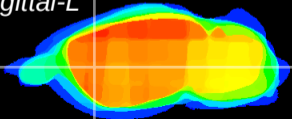

Coronal

Sagittal-R

Sagittal-L

ViBrism: CX10120
Horizontal

CPU lateral