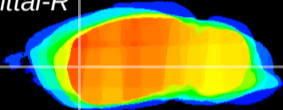

Coronal

Sagittal-R

Sagittal-L

ViBrism: CX10120
Horizontal

CPU lateral