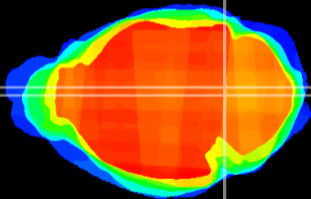

Coronal

Sagittal-R

Sagittal-L

ViBrism: CX10121
Horizontal

Tg