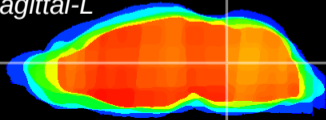

Coronal

Sagittal-R

Sagittal-L

ViBrism: CX10121
Horizontal

Tg