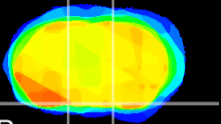

Coronal

Sagittal-R

Sagittal-L

ViBrism: CX10122
Horizontal

S0