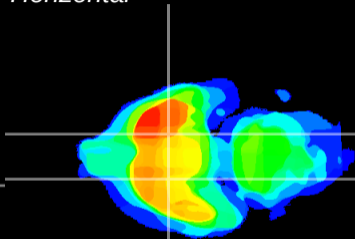

Coronal

Sagittal-R

Sagittal-L

ViBrism: CX10122
Horizontal

S0